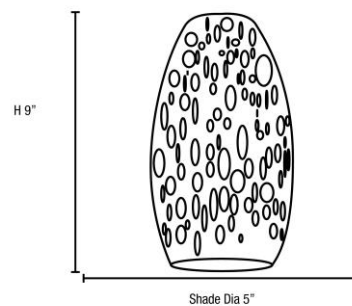

### PRODUCT MEASUREMENTS

FIXTURE	BACKPLATE / CANOPY
Length:	Length
Width:	Width:
Diameter	Diameter:
Height: 9"	Height: 1.25"
Extension:	
Overall Height: 11-55"	

#### LINE DRAWING